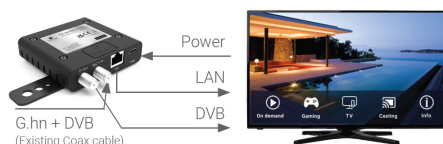

Application examples
IPTV services and DVB to the room