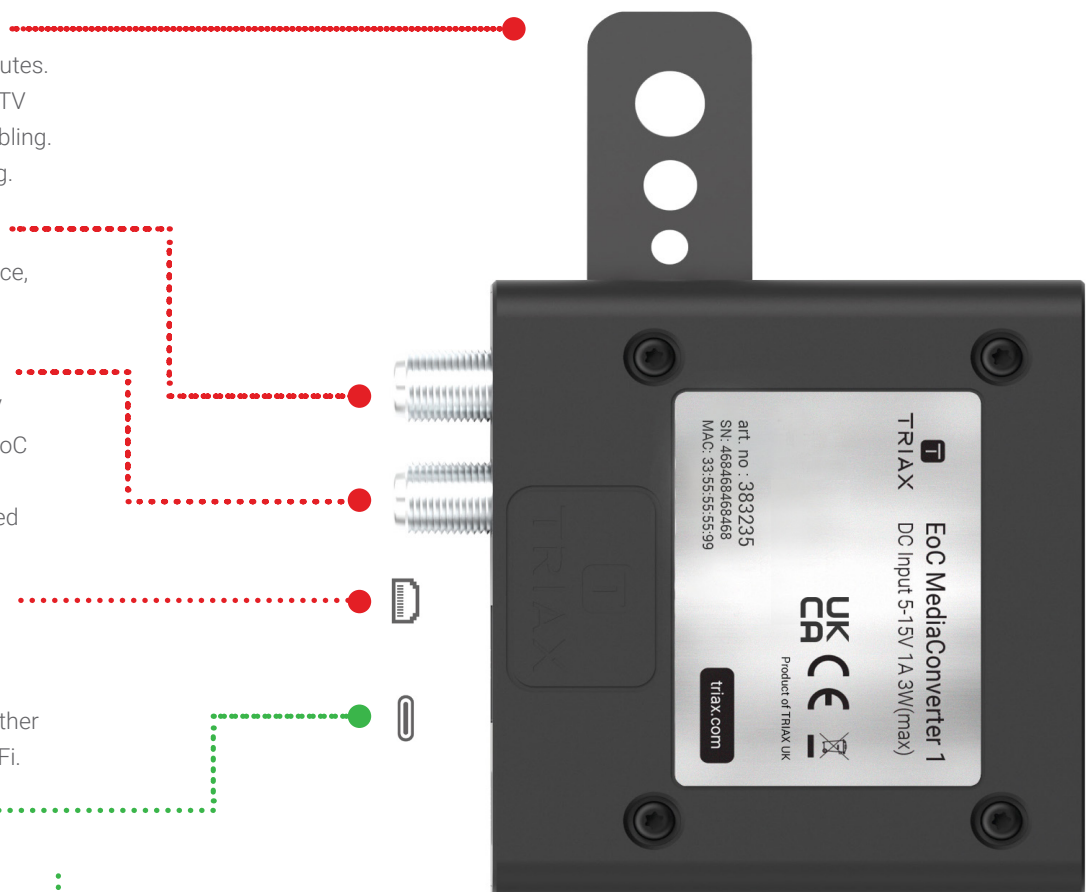

Power-saving flexibility

- Can be powered directly from the TVs USB
- Comparable devices use up to 100% more power.

Product shown actual size

Images are for illustration purposes only